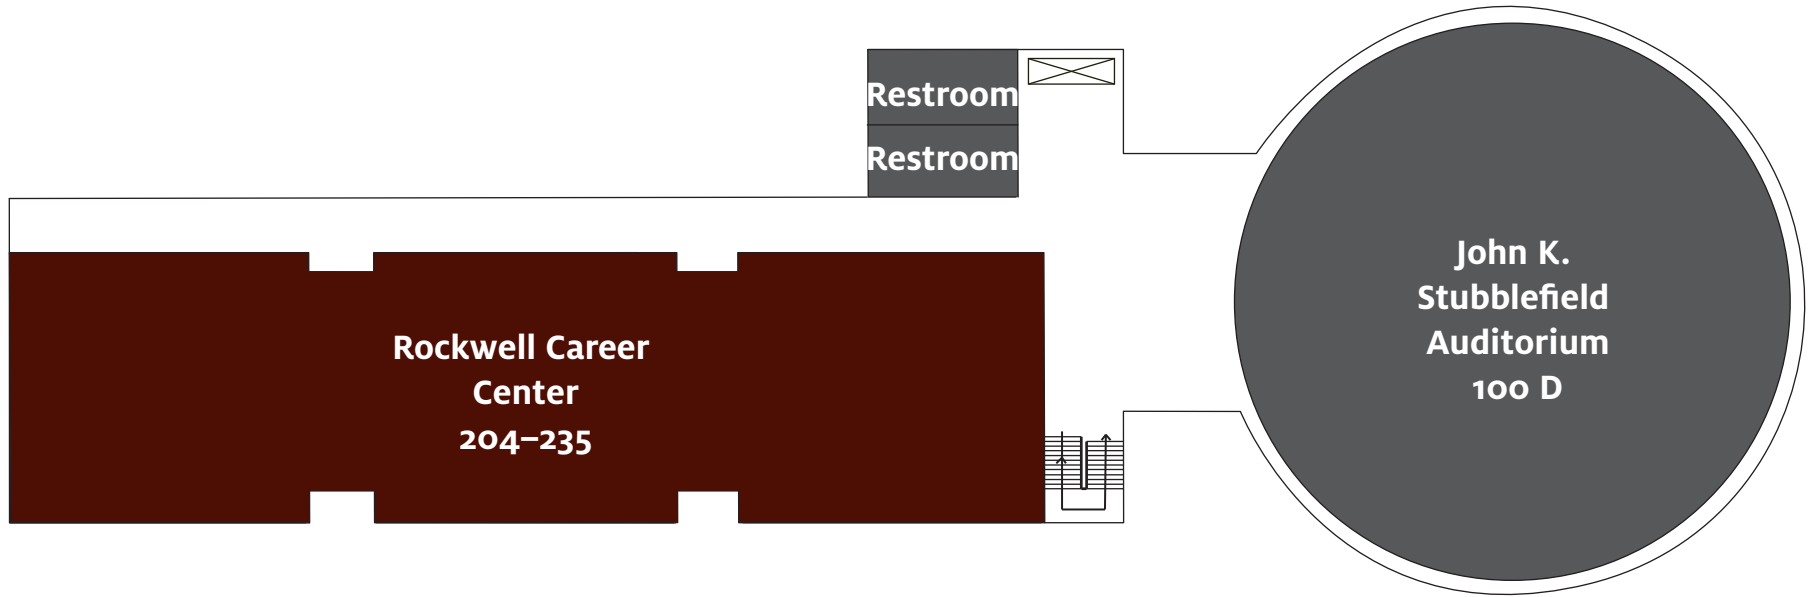

# CEMO HALL *1st floor*

- 100 D John K. Stubblefield Auditorium
- 101 John & Darlene McNabb Classroom
- 105 Jack & Debbie Moore Classroom
- 106 Interview Overflow Room
- 103, 107, 109 Classrooms
- 112-122 Interview Overflow Rooms
- ⊠ Elevators

# CEMO HALL *2nd floor*

- 100 John K. Stubblefield Auditorium
- 204-235 Rockwell Career Center
- ⊠ Elevators